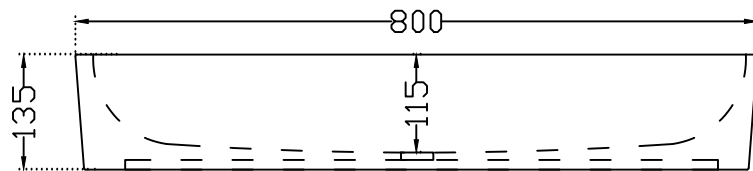

TOP VIEW

FRONT VIEW

SIDE VIEW

	Jaquar Group		ITEM CODE	LBS-BLM-45903
	Global Headquarters Plot No. 3, Sector- M-11, IMT Manesar Gurgaon, NCR - 122050, India		ITEM TYPE	TABLE TOP BASIN
	E-mail : Sales: support@jaquar.com Customer Service : service@jaquar.com		ITEM SIZE	800X400X135 mm
	ALL DIMENSIONS ARE IN MM. (TOLERANCE ± 5 MM)			