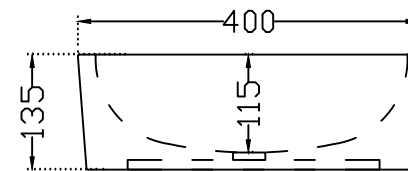

TOP VIEW

FRONT VIEW

SIDE VIEW

	Jaquar Group		ITEM CODE	LBS-BLM-45903
	Global Headquarters Plot No. 3, Sector- M-11, IMT Manesar Gurgaon, NCR - 122050, India		ITEM TYPE	TABLE TOP BASIN
	E-mail : Sales: support@jaquar.com Customer Service : service@jaquar.com		ITEM SIZE	800X400X135 mm
	ALL DIMENSIONS ARE IN MM. (TOLERANCE ± 5 MM)			